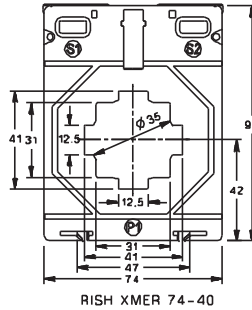

ALL DIMENSIONS ARE IN MM

# RISH XMER SERIES CURRENT TRANSFORMER RANGES

RISH XMER TYPE	DIMENSIONS				
	A	B	C	D	E
RISH XMER 45-14	77	62	40	6.6	--
RISH XMER 45-21	77	62	40	6.6	--
RISH XMER 62-R	77	62	40	6.6	57
RISH XMER 62-20	77	62	40	6.6	57
RISH XMER 62-30	77	62	40	6.6	57
RISH XMER 62-40	77	62	40	6.6	57
RISH XMER 86-40	88	71	51	6.8	68
RISH XMER 74-20	82	67	45	6.8	62
RISH XMER 74-30	82	67	45	6.8	62
RISH XMER 74-40	82	67	45	6.8	62
RISH XMER 74-50	82	67	45	6.8	62
RISH XMER 86-60	82	67	45	6.8	62
RISH XMER 104-60	82	67	45	6.8	62
RISH XMER 104-80	82	67	45	6.8	62
RISH XMER 140-80	82	67	45	6.8	62
RISH XMER 140-100h	82	67	45	6.8	62
RISH XMER 140-100v	82	67	45	6.8	62
RISH XMER 140/130V (45)	82	67	45	6.8	65