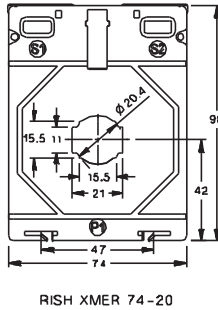

ALL DIMENSIONS ARE IN MM

# RISH XMER SERIES CURRENT TRANSFORMER RANGES

RISH XMER TYPE	DIMENSIONS				
	A	B	C	D	E
RISH XMER 45-14	77	62	40	6.6	--
RISH XMER 45-21	77	62	40	6.6	--
RISH XMER 62-R	77	62	40	6.6	57
RISH XMER 62-20	77	62	40	6.6	57
RISH XMER 62-30	77	62	40	6.6	57
RISH XMER 62-40	77	62	40	6.6	57
RISH XMER 86-40	88	71	51	6.8	68
RISH XMER 74-20	82	67	45	6.8	62
RISH XMER 74-30	82	67	45	6.8	62
RISH XMER 74-40	82	67	45	6.8	62
RISH XMER 74-50	82	67	45	6.8	62
RISH XMER 86-60	82	67	45	6.8	62
RISH XMER 104-60	82	67	45	6.8	62
RISH XMER 104-80	82	67	45	6.8	62
RISH XMER 140-80	82	67	45	6.8	62
RISH XMER 140-100h	82	67	45	6.8	62
RISH XMER 140-100v	82	67	45	6.8	62
RISH XMER 140/130V (45)	82	67	45	6.8	65