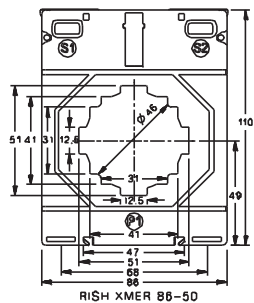

ALL DIMENSIONS ARE IN MM

# RISH XMER SERIES CURRENT TRANSFORMER RANGES

RISH XMER TYPE	DIMENSIONS				
	A	B	C	D	E
RISH XMER 45-14	77	62	40	6.6	--
RISH XMER 45-21	77	62	40	6.6	--
RISH XMER 62-R	77	62	40	6.6	57
RISH XMER 62-20	77	62	40	6.6	57
RISH XMER 62-30	77	62	40	6.6	57
RISH XMER 62-40	77	62	40	6.6	57
RISH XMER 86-40	88	71	51	6.8	68
RISH XMER 74-20	82	67	45	6.8	62
RISH XMER 74-30	82	67	45	6.8	62
RISH XMER 74-40	82	67	45	6.8	62
RISH XMER 74-50	82	67	45	6.8	62
RISH XMER 86-60	82	67	45	6.8	62
RISH XMER 104-60	82	67	45	6.8	62
RISH XMER 104-80	82	67	45	6.8	62
RISH XMER 140-80	82	67	45	6.8	62
RISH XMER 140-100h	82	67	45	6.8	62
RISH XMER 140-100v	82	67	45	6.8	62
RISH XMER 140/130V (45)	82	67	45	6.8	65