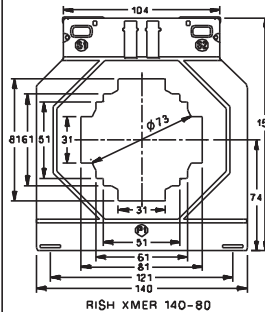

ALL DIMENSIONS ARE IN MM

# RISH XMER SERIES CURRENT TRANSFORMER RANGES

RISH XMER TYPE	DIMENSIONS				
	A	B	C	D	E
RISH XMER 45-14	77	62	40	6.6	--
RISH XMER 45-21	77	62	40	6.6	--
RISH XMER 62-R	77	62	40	6.6	57
RISH XMER 62-20	77	62	40	6.6	57
RISH XMER 62-30	77	62	40	6.6	57
RISH XMER 62-40	77	62	40	6.6	57
RISH XMER 86-40	88	71	51	6.8	68
RISH XMER 74-20	82	67	45	6.8	62
RISH XMER 74-30	82	67	45	6.8	62
RISH XMER 74-40	82	67	45	6.8	62
RISH XMER 74-50	82	67	45	6.8	62
RISH XMER 86-60	82	67	45	6.8	62
RISH XMER 104-60	82	67	45	6.8	62
RISH XMER 104-80	82	67	45	6.8	62
RISH XMER 140-80	82	67	45	6.8	62
RISH XMER 140-100h	82	67	45	6.8	62
RISH XMER 140-100v	82	67	45	6.8	62
RISH XMER 140/130V (45)	82	67	45	6.8	65