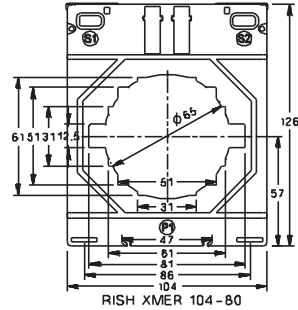

ALL DIMENSIONS ARE IN MM

# RISH XMER SERIES CURRENT TRANSFORMER RANGES

RISH XMER TYPE	DIMENSIONS				
	A	B	C	D	E
RISH XMER 45-14	77	62	40	6.6	--
RISH XMER 45-21	77	62	40	6.6	--
RISH XMER 62-R	77	62	40	6.6	57
RISH XMER 62-20	77	62	40	6.6	57
RISH XMER 62-30	77	62	40	6.6	57
RISH XMER 62-40	77	62	40	6.6	57
RISH XMER 86-40	88	71	51	6.8	68
RISH XMER 74-20	82	67	45	6.8	62
RISH XMER 74-30	82	67	45	6.8	62
RISH XMER 74-40	82	67	45	6.8	62
RISH XMER 74-50	82	67	45	6.8	62
RISH XMER 86-60	82	67	45	6.8	62
RISH XMER 104-60	82	67	45	6.8	62
RISH XMER 104-80	82	67	45	6.8	62
RISH XMER 140-80	82	67	45	6.8	62
RISH XMER 140-100h	82	67	45	6.8	62
RISH XMER 140-100v	82	67	45	6.8	62
RISH XMER 140/130V (45)	82	67	45	6.8	65