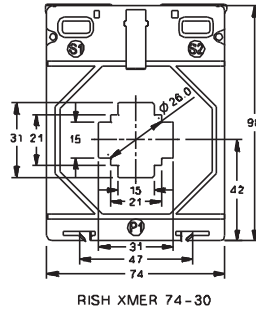

ALL DIMENSIONS ARE IN MM

# RISH XMER SERIES CURRENT TRANSFORMER RANGES

RISH XMER TYPE	DIMENSIONS				
	A	B	C	D	E
RISH XMER 45-14	77	62	40	6.6	--
RISH XMER 45-21	77	62	40	6.6	--
RISH XMER 62-R	77	62	40	6.6	57
RISH XMER 62-20	77	62	40	6.6	57
RISH XMER 62-30	77	62	40	6.6	57
RISH XMER 62-40	77	62	40	6.6	57
RISH XMER 86-40	88	71	51	6.8	68
RISH XMER 74-20	82	67	45	6.8	62
RISH XMER 74-30	82	67	45	6.8	62
RISH XMER 74-40	82	67	45	6.8	62
RISH XMER 74-50	82	67	45	6.8	62
RISH XMER 86-60	82	67	45	6.8	62
RISH XMER 104-60	82	67	45	6.8	62
RISH XMER 104-80	82	67	45	6.8	62
RISH XMER 140-80	82	67	45	6.8	62
RISH XMER 140-100h	82	67	45	6.8	62
RISH XMER 140-100v	82	67	45	6.8	62
RISH XMER 140/130V (45)	82	67	45	6.8	65