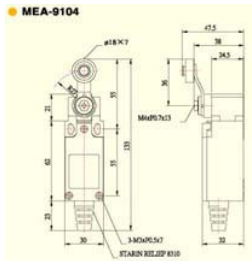

#### FEATURES

- Total plastic enclosure
- IP65
- 6A 125 or 250 VAC
- -15°C to +70°C
- NO/NC contacts
- Wide choice of heads and actuators

Item nr	Specification
MEA-9104	Plastic mini limit switch,
MEA-9104G	Plastic mini limit switch, flat tail
MEA-9104-L	Plastic mini limit switch, 50 mm big rubber roller

MEA-9107	Plastic mini limit switch,
MEA-9104G	Plastic mini limit switch, flat tail

MEA-9108	Plastic mini limit switch,
MEA-9108G	Plastic mini limit switch, flat tail
MEA-9108-L	Plastic mini limit switch, 50 mm big rubber roller