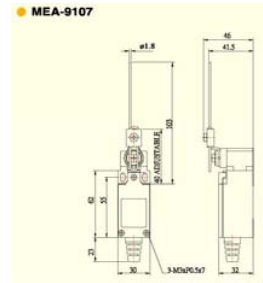

#### FEATURES

- Total plastic enclosure
- IP65
- 6A 125 or 250 VAC
- -15°C to +70°C
- NO/NC contacts
- Wide choice of heads and actuators

Item nr	Specification
MEA-9104	Plastic mini limit switch,
MEA-9104G	Plastic mini limit switch, flat tail
MEA-9104-L	Plastic mini limit switch, 50 mm big rubber roller

MEA-9107	Plastic mini limit switch,
MEA-9104G	Plastic mini limit switch, flat tail

MEA-9108	Plastic mini limit switch,
MEA-9108G	Plastic mini limit switch, flat tail
MEA-9108-L	Plastic mini limit switch, 50 mm big rubber roller