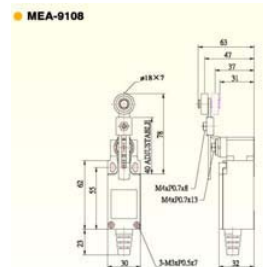

#### FEATURES

- Total plastic enclosure
- IP65
- 6A 125 or 250 VAC
- -15°C to +70°C
- NO/NC contacts
- Wide choice of heads and actuators

Item nr	Specification
MEA-9104	Plastic mini limit switch,
MEA-9104G	Plastic mini limit switch, flat tail
MEA-9104-L	Plastic mini limit switch, 50 mm big rubber roller

MEA-9107	Plastic mini limit switch,
MEA-9104G	Plastic mini limit switch, flat tail

MEA-9108	Plastic mini limit switch,
MEA-9108G	Plastic mini limit switch, flat tail
MEA-9108-L	Plastic mini limit switch, 50 mm big rubber roller

MEA-9111	
MEA-9111G	Plastic mini limit switch, flat tail
MEA-9111-P	Plastic mini limit switch, plastic roller

MEA-9112	Plastic mini limit switch,
MEA-9112G	Plastic mini limit switch, flat tail
MEA-9112-P	Plastic mini limit switch, plastic roller
MEA-9112-Z	Plastic mini limit switch, metal head