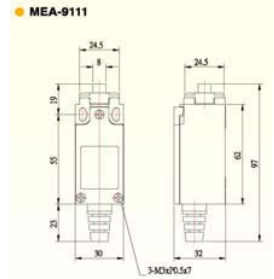

#### FEATURES

- Total plastic enclosure
- IP65
- 6A 125 or 250 VAC
- -15°C to +70°C
- NO/NC contacts
- Wide choice of heads and actuators

Item nr	Specification
MEA-9104	Plastic mini limit switch,
MEA-9104G	Plastic mini limit switch, flat tail
MEA-9104-L	Plastic mini limit switch, 50 mm big rubber roller

MEA-9107	Plastic mini limit switch,
MEA-9104G	Plastic mini limit switch, flat tail

MEA-9108	Plastic mini limit switch,
MEA-9108G	Plastic mini limit switch, flat tail
MEA-9108-L	Plastic mini limit switch, 50 mm big rubber roller