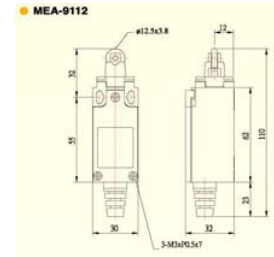

#### FEATURES

- Total plastic enclosure
- IP65
- 6A 125 or 250 VAC
- -15°C to +70°C
- NO/NC contacts
- Wide choice of heads and actuators

Item nr	Specification
MEA-9104	Plastic mini limit switch,
MEA-9104G	Plastic mini limit switch, flat tail
MEA-9104-L	Plastic mini limit switch, 50 mm big rubber roller

MEA-9107	Plastic mini limit switch,
MEA-9104G	Plastic mini limit switch, flat tail

MEA-9108	Plastic mini limit switch,
MEA-9108G	Plastic mini limit switch, flat tail
MEA-9108-L	Plastic mini limit switch, 50 mm big rubber roller

MEA-9111	
MEA-9111G	Plastic mini limit switch, flat tail
MEA-9111-P	Plastic mini limit switch, plastic roller

MEA-9112	Plastic mini limit switch,
MEA-9112G	Plastic mini limit switch, flat tail
MEA-9112-P	Plastic mini limit switch, plastic roller
MEA-9112-Z	Plastic mini limit switch, metal head