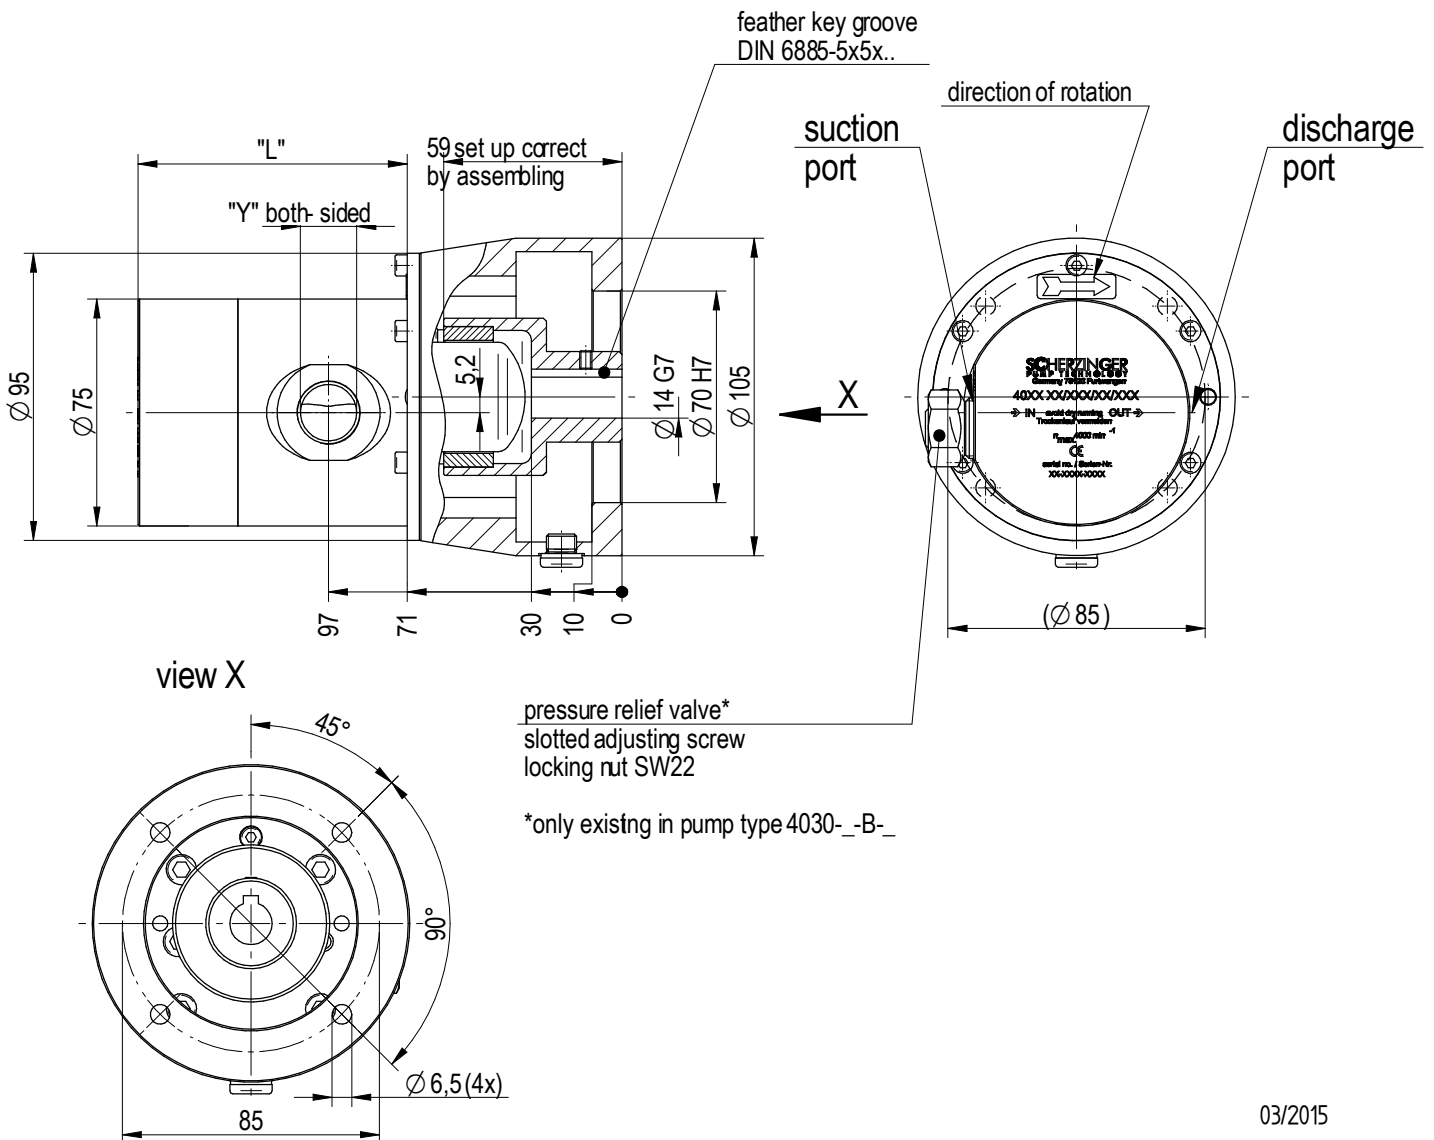

Gear Pump Haed

with magnetic coupling

4030-__-ZK71-105
4030-__-B-ZK71-105

Gear Pump type 4030- -ZK71-105	" L " (without pressure relief valve)	" L " (with pressure relief valve)	" Y "
280	80	83	G 1/2
450	86	89	G 1/2
710	95	98	G 3/4