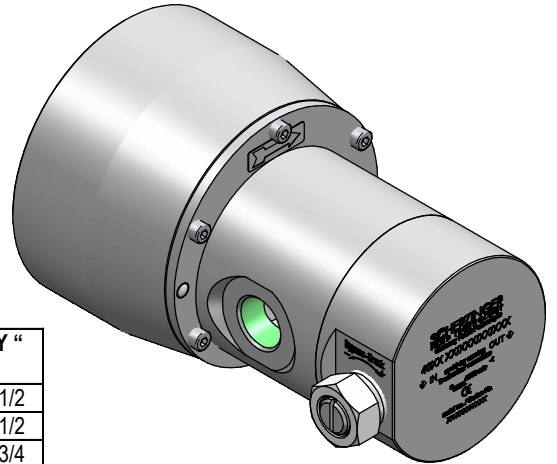

Gear Pump Haed

with magnetic coupling

4030-__-ZK71-105
4030-__-B-ZK71-105

Gear Pump type 4030- -ZK71-105	" L " (without pressure relief valve)	" L " (with pressure relief valve)	" Y "
280	80	83	G 1/2
450	86	89	G 1/2
710	95	98	G 3/4