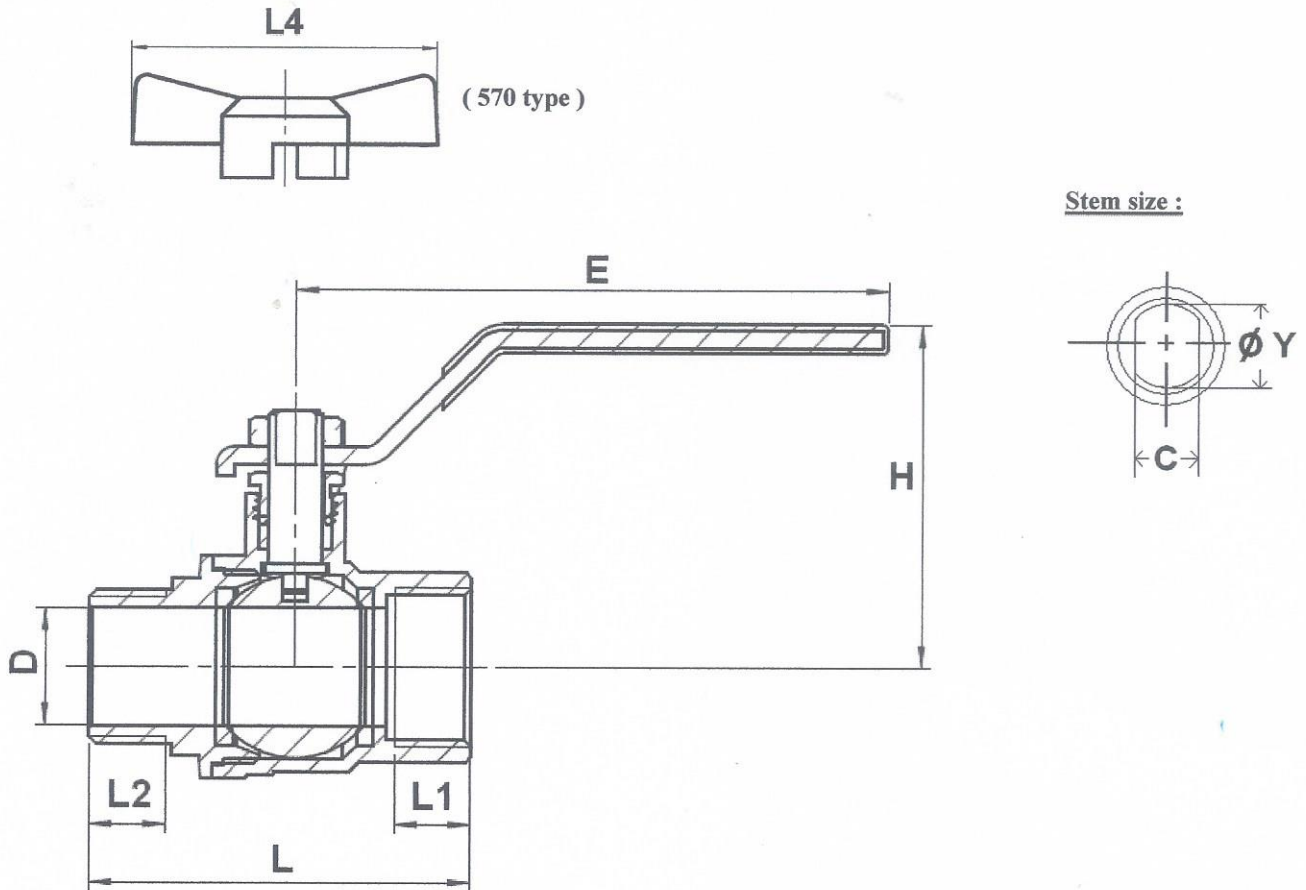

BRASS BALL VALVE ACS PN40 REFERENCE +

MALE / FEMALE SIZE (in mm) :

	DN	1/4"	3/8"	1/2"	3/4"	1"	1"1/4"	1"1/2"	2"
Ref.	Ø D	9.5	10	15	20	24.5	32	40	50
	L	49.5	49.5	58.5	65	76.5	89.5	104.5	116
	L1	10.5	10.5	11.5	13	14.5	16	17	17
	L2	9	9	10.5	12.5	14.5	14.5	15.5	17
517	L4	52	52	52	62	62			
570	E	80	80	90	101	116	122	140	140
571	H	42.3	42.3	46	58.5	62.5	72.5	78	98
	C	4.8	4.8	4.8	5.8	5.8	6.8	6.8	7.8
	Ø Y	6	6	8	9	9	9.8	9.8	9.8
Ref. 570	Weight (Kg)	0.12	0.114	0.186	0.27	0.476			
Ref. 517/571	Weight (Kg)	0.151	0.14	0.216	0.302	0.53	0.806	1.13	1.528