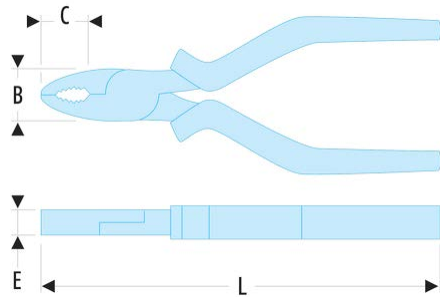

187.18CPESLS 187.CPESLS - Combination pliers**Description :**

- Tool equipped with a FACOM SLS attachment solution, preventing any risk of accidental falls.
- The crimped "rotating" cable solution, selected and tested by FACOM, maintains user ergonomics.
- Cutting edges designed to cut all types of wire: piano wire, soft wires and modern materials (Fe 200 kg/mm²).
- Long lever arm, offset pivot for minimum cutting effort.
- High durability Chrome-Molybdenum-Vanadium steel, very hard cutting edges 61/63 HRc.
- Ergonomic grips resistant to chemical agents.
- Removable return spring.
- Finish: chromed.

B [mm]: 23

C [mm]: 36

C1 [mm]: 13

E [mm]: 10,0

L [mm]: 185

[g]: 250
