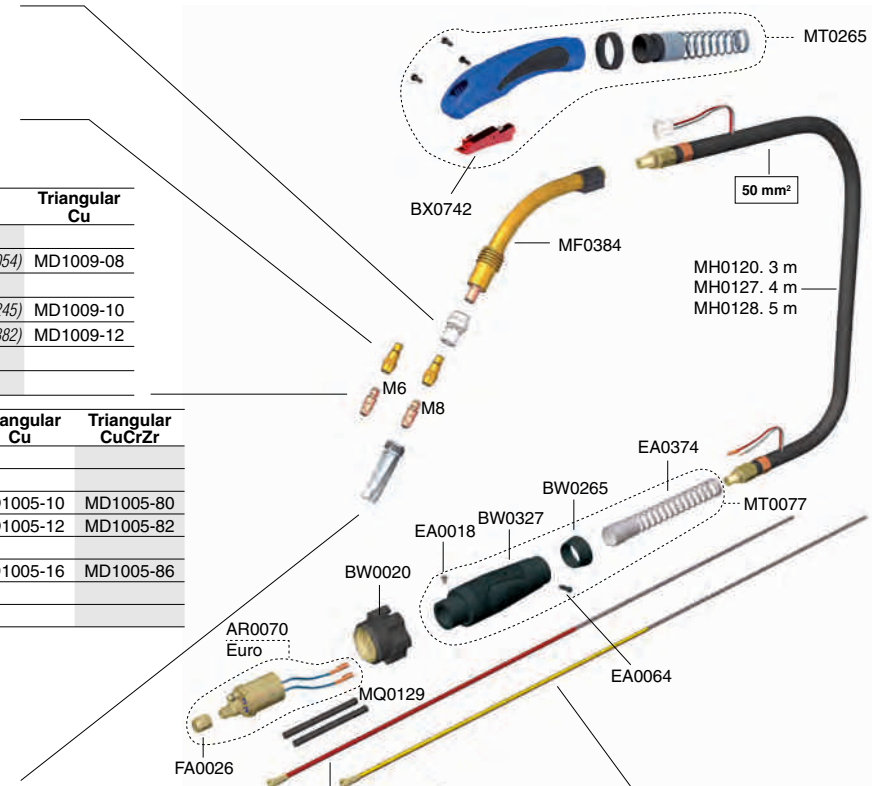

Ø mm	Ø in	Cu	Cu-Ni	Cu for Al	CuCrZr	Triangular Cu	Triangular CuCrZr
0,8	.030	MD0005-08 (140.0114)	MD0005-38	MD0005-58 (141.0003)	MD0005-78	-	
0,9	.035	MD0005-09	-	MD0005-59	-		
1,0	.040	MD0005-10 (140.0313)	MD0005-40	MD0005-60 (141.0008)	MD0005-80 (140.0316)	MD1005-10	MD1005-80
1,2	.045	MD0005-12 (140.0442)	MD0005-42	MD0005-62 (141.0015)	MD0005-82 (140.0445)	MD1005-12	MD1005-82
1,4	.052	MD0005-14	-	MD0005-44	MD0005-84	-	
1,6	1/16	MD0005-16 (140.0587)	MD0005-46	MD0005-66 (141.0022)	MD0005-86 (140.0590)	MD1005-16	MD1005-86
2,0	5/64	MD0005-20 (140.0653)		MD0005-70	-	MD0005-90	-
2,4	3/32	MD0005-24 (140.0677)		MD0005-74	-	MD0005-94	-

MC0026 (145.0126)	MC0027 (145.0078)	MC0440 light	MC0527 quick release	MC0540 light quick Release	MC0109 -	MC0028 (145.0045)	MC0110 (145.0172)
----------------------	----------------------	-----------------	--------------------------------	-------------------------------	-------------	----------------------	----------------------

M8 STANDARD

(REF.)

M8 STANDARD

Wire	red color	
		Steel
1,0 + 1,2 .040" ± .045"	3 m / 10'	GM0510 (124.0026)
	4 m / 12'	GM0511 (124.0031)
	5 m / 16,4'	GM0512 (124.0035)

Wire	yellow color	
		Steel
1,2 ± 1,6 .045" ± 1/16"	3 m / 10'	GM0540 (124.0041)
	4 m / 12'	GM0541 (124.0042)
	5 m / 16,4'	GM0542 (124.0044)