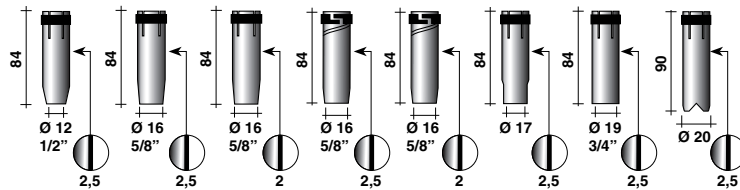

ME0017 (014.0261) plastic white	ME0041 (014.0021) plastic black	ME0517 (014.0023) ceramic	ME0417 -

	M6 MD0063-00 (142.0005)		M6 MD0131-00 (142.0011)
	M8 MD0064-00 (142.0020)		M8 MD0132-00 (142.0024)

Ø mm	Ø in	Cu	Cu-Ni	Cu for Al	CuCrZr	Triangular Cu
0,6	.023	MD0009-06 (140.0005)	MD0009-36		MD0009-76	-
0,8	.030	MD0009-08 (140.0051)	MD0009-38	MD0009-58 (141.0001)	MD0009-78 (140.0054)	MD1009-08
0,9	.035	MD0009-09 (140.0169)				
1,0	.040	MD0009-10 (140.0242)	MD0009-40	MD0009-60 (141.0006)	MD0009-80 (140.0245)	MD1009-10
1,2	.045	MD0009-12 (140.0379)	MD0009-42	MD0009-62 (141.0010)	MD0009-82 (140.0382)	MD1009-12
1,4	.052	MD0009-14	-	MD0009-44	MD0009-84	-
1,6	1/16	MD0009-16 (140.0555)	MD0009-46	MD0009-66	MD0009-86	-

Ø mm	Ø in	Cu	Cu-Ni	Cu for Al	CuCrZr	Triangular Cu	Triangular CuCrZr
0,8	.030	MD0005-08 (140.0114)	MD0005-38	MD0005-58 (141.0003)	MD0005-78	-	
0,9	.035	MD0005-09	-	MD0005-59	-		
1,0	.040	MD0005-10 (140.0313)	MD0005-40	MD0005-60 (141.0008)	MD0005-80 (140.0316)	MD1005-10	MD1005-80
1,2	.045	MD0005-12 (140.0442)	MD0005-42	MD0005-62 (141.0015)	MD0005-82 (140.0445)	MD1005-12	MD1005-82
1,4	.052	MD0005-14	-	MD0005-44	MD0005-84	-	
1,6	1/16	MD0005-16 (140.0587)	MD0005-46	MD0005-66 (141.0022)	MD0005-86 (140.0590)	MD1005-16	MD1005-86
2,0	5/64	MD0005-20 (140.0653)		MD0005-70	-	MD0005-90	-
2,4	3/32	MD0005-24 (140.0677)		MD0005-74	-	MD0005-94	-

M8 STANDARD

(REF.)

M8 STANDARD

Wire	red color	
		Steel
1,0 + 1,2 .040" ± .045"	3 m / 10'	GM0510 (124.0026)
	4 m / 12'	GM0511 (124.0031)
	5 m / 16,4'	GM0512 (124.0035)

Wire	yellow color	
		Steel
1,2 ± 1,6 .045" ± 1/16"	3 m / 10'	GM0540 (124.0041)
	4 m / 12'	GM0541 (124.0042)
	5 m / 16,4'	GM0542 (124.0044)