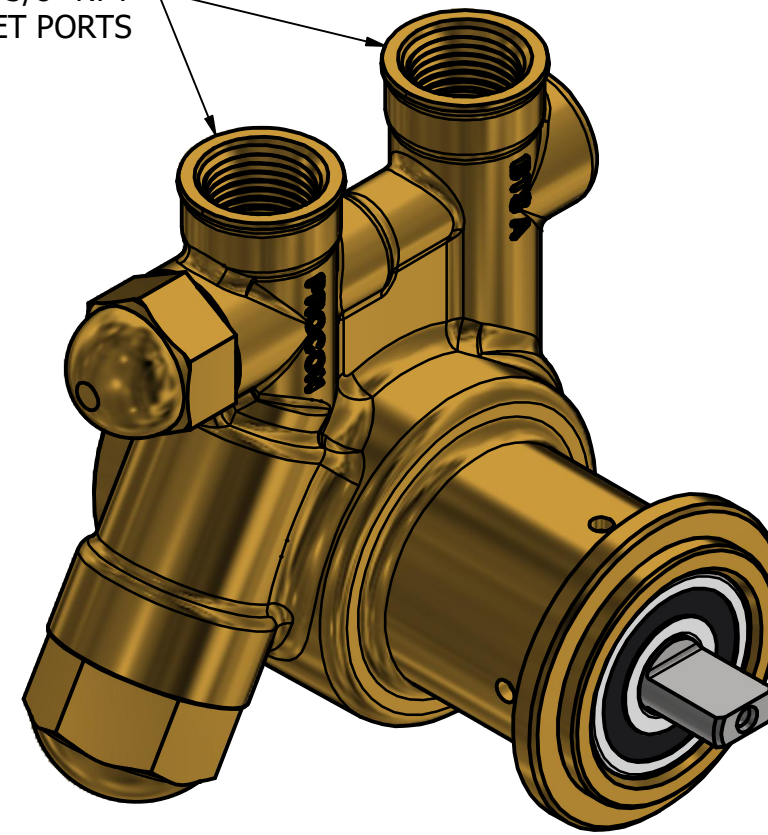

3/8" NPT
INLET/OUTLET PORTS

**SERIES 1
ROTARY VANE PUMP
CLAMP-ON STYLE
"A" MOUNTING
3/8" NPT PORTS
WITH RELIEF VALVE**